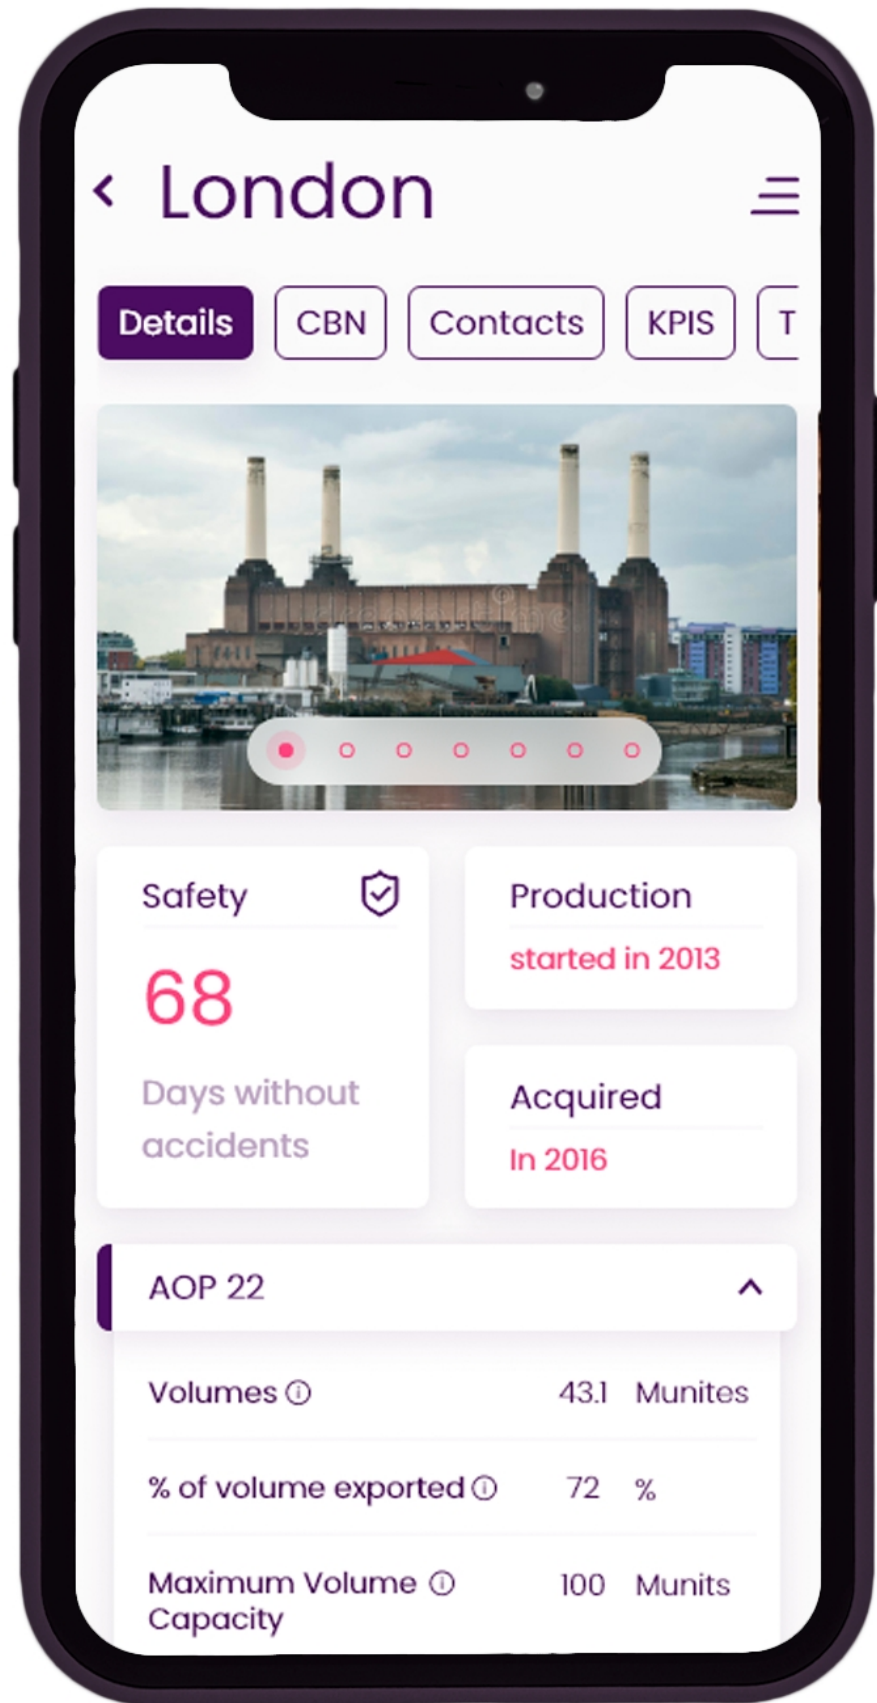

06 Site details

07 Brands

Key benefits

● **Distribute KPI data** of all sites to relevant stakeholders through an **easy to use mobile app**

- ✓ Visualize KPI progression over time and with regard to targets
- ✓ Benchmarking: show calculated rankings per site per KPI
- ✓ Categorize KPIs and sites in one or more dimensions

● Show **relevant site meta data**

- ✓ Production and packaging lines
- ✓ Site capabilities
- ✓ Product details, productmix and distribution
- ✓ Safety audits, certifications
- ✓ Contact and travel information
- ✓ Key site characteristics, site history

Optional additional
security features

03

Manufacturing

in your pocket

Contact details

Jasper Kums
Managing Partner
jasper@eenvoud.nl
+31 625 061 128

Eenvoud
Frederik Hendrikstraat 23-hs
1052 HJ Amsterdam

+31 206 880 051
www.eenvoud.nl