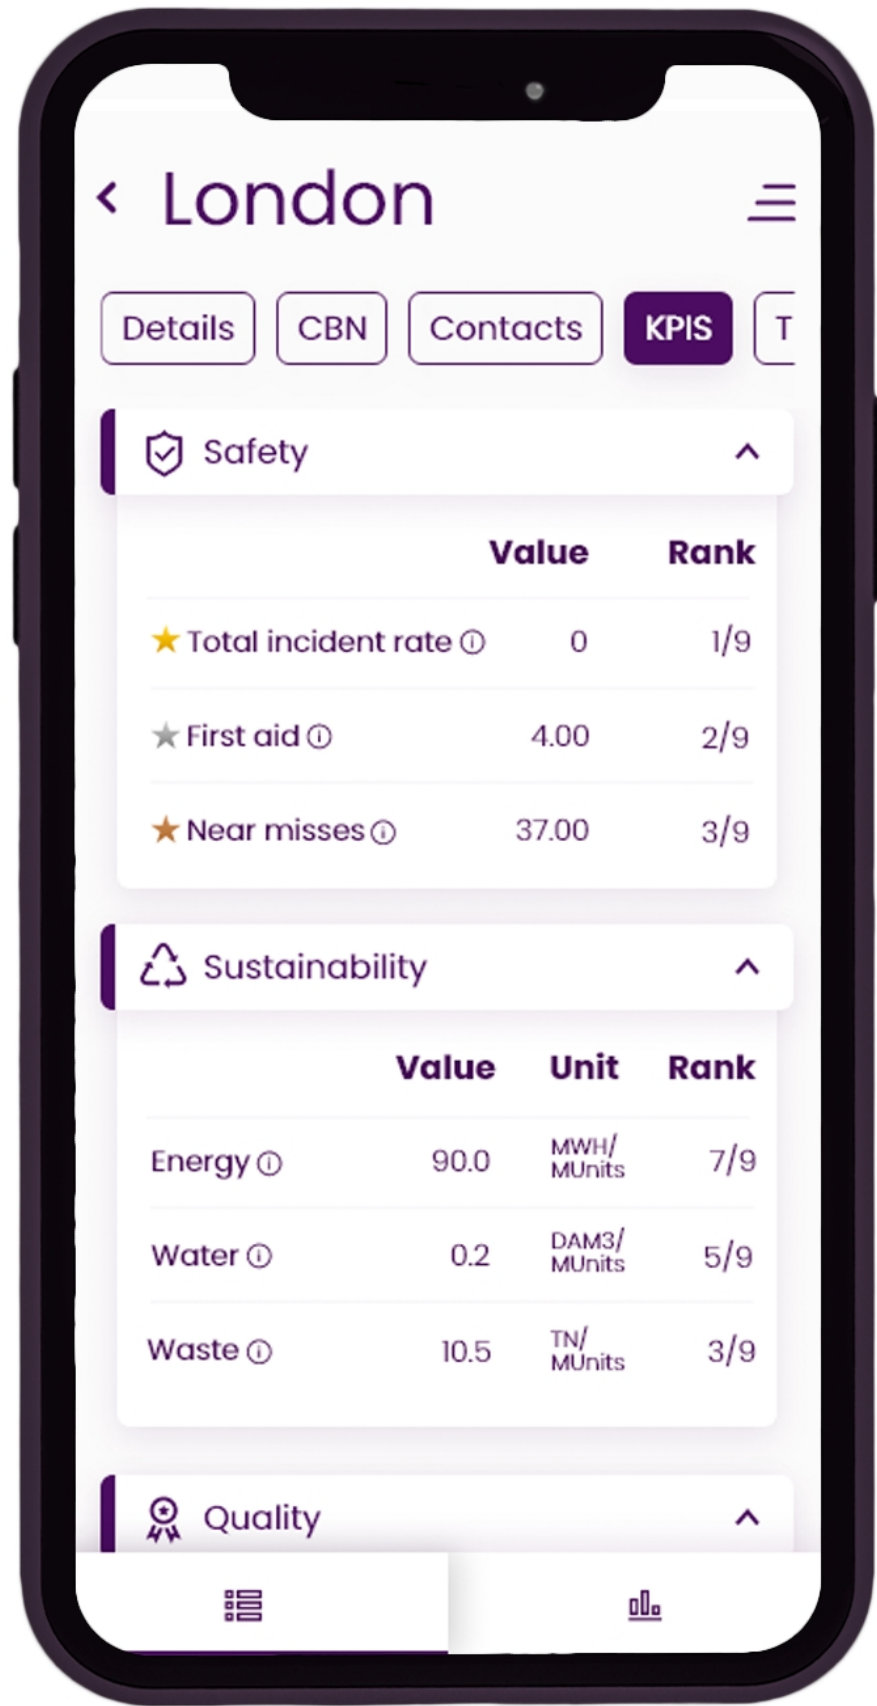

Manufacturing

in your pocket

Summary

01 Key benefits

02 Technical features

03 Start screens

04 World map

05 KPI metrics

06 Site details

07 Brands

Key benefits

● **Distribute KPI data** of all sites to relevant stakeholders through an **easy to use mobile app**

- ✓ Visualize KPI progression over time and with regard to targets
- ✓ Benchmarking: show calculated rankings per site per KPI
- ✓ Categorize KPIs and sites in one or more dimensions

● Show **relevant site meta data**

- ✓ Production and packaging lines
- ✓ Site capabilities
- ✓ Product details, productmix and distribution
- ✓ Safety audits, certifications
- ✓ Contact and travel information
- ✓ Key site characteristics, site history

Optional additional
security features

03

Manufacturing

in your pocket

Contact details

Jasper Kums
Managing Partner
jasper@eenvoud.nl
+31 625 061 128

Eenvoud
Frederik Hendrikstraat 23-hs
1052 HJ Amsterdam

+31 206 880 051
www.eenvoud.nl