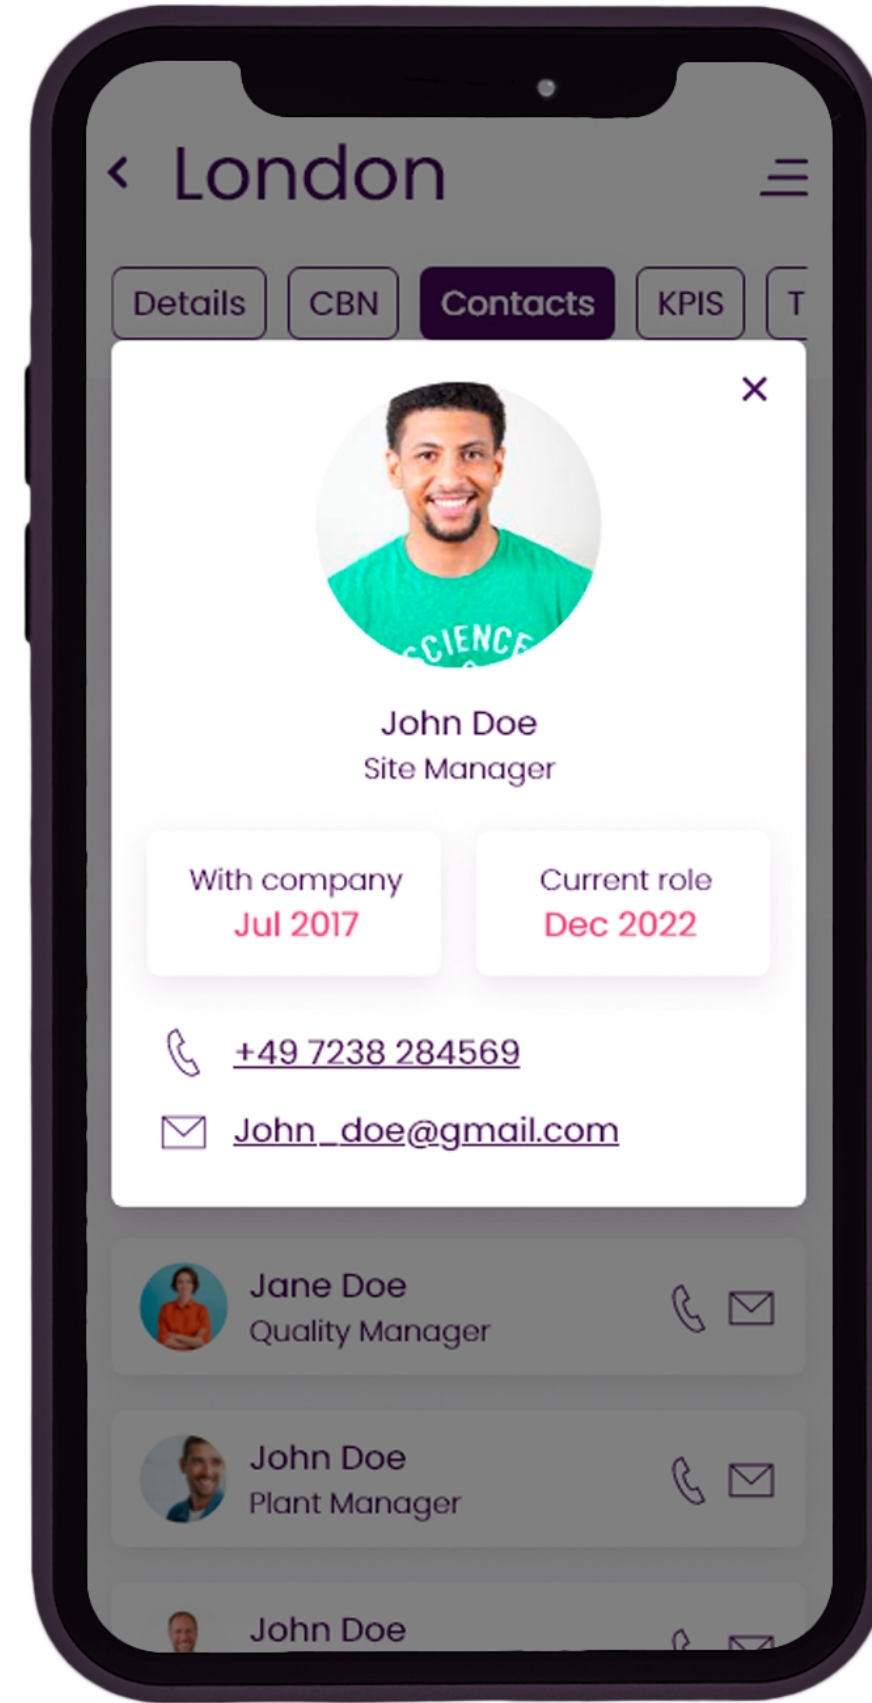

Manufacturing

in your pocket

Summary

01 Key benefits

02 Technical features

03 Start screens

04 World map

05 KPI metrics

06 Site details

07 Brands

Key benefits

● **Distribute KPI data** of all sites to relevant stakeholders through an **easy to use mobile app**

- ✓ Visualize KPI progression over time and with regard to targets
- ✓ Benchmarking: show calculated rankings per site per KPI
- ✓ Categorize KPIs and sites in one or more dimensions

● Show **relevant site meta data**

- ✓ Production and packaging lines
- ✓ Site capabilities
- ✓ Product details, productmix and distribution
- ✓ Safety audits, certifications
- ✓ Contact and travel information
- ✓ Key site characteristics, site history

Optional additional
security features

03

Manufacturing

in your pocket

Contact details

Jasper Kums
Managing Partner
jasper@eenvoud.nl
+31 625 061 128

Eenvoud
Frederik Hendrikstraat 23-hs
1052 HJ Amsterdam

+31 206 880 051
www.eenvoud.nl