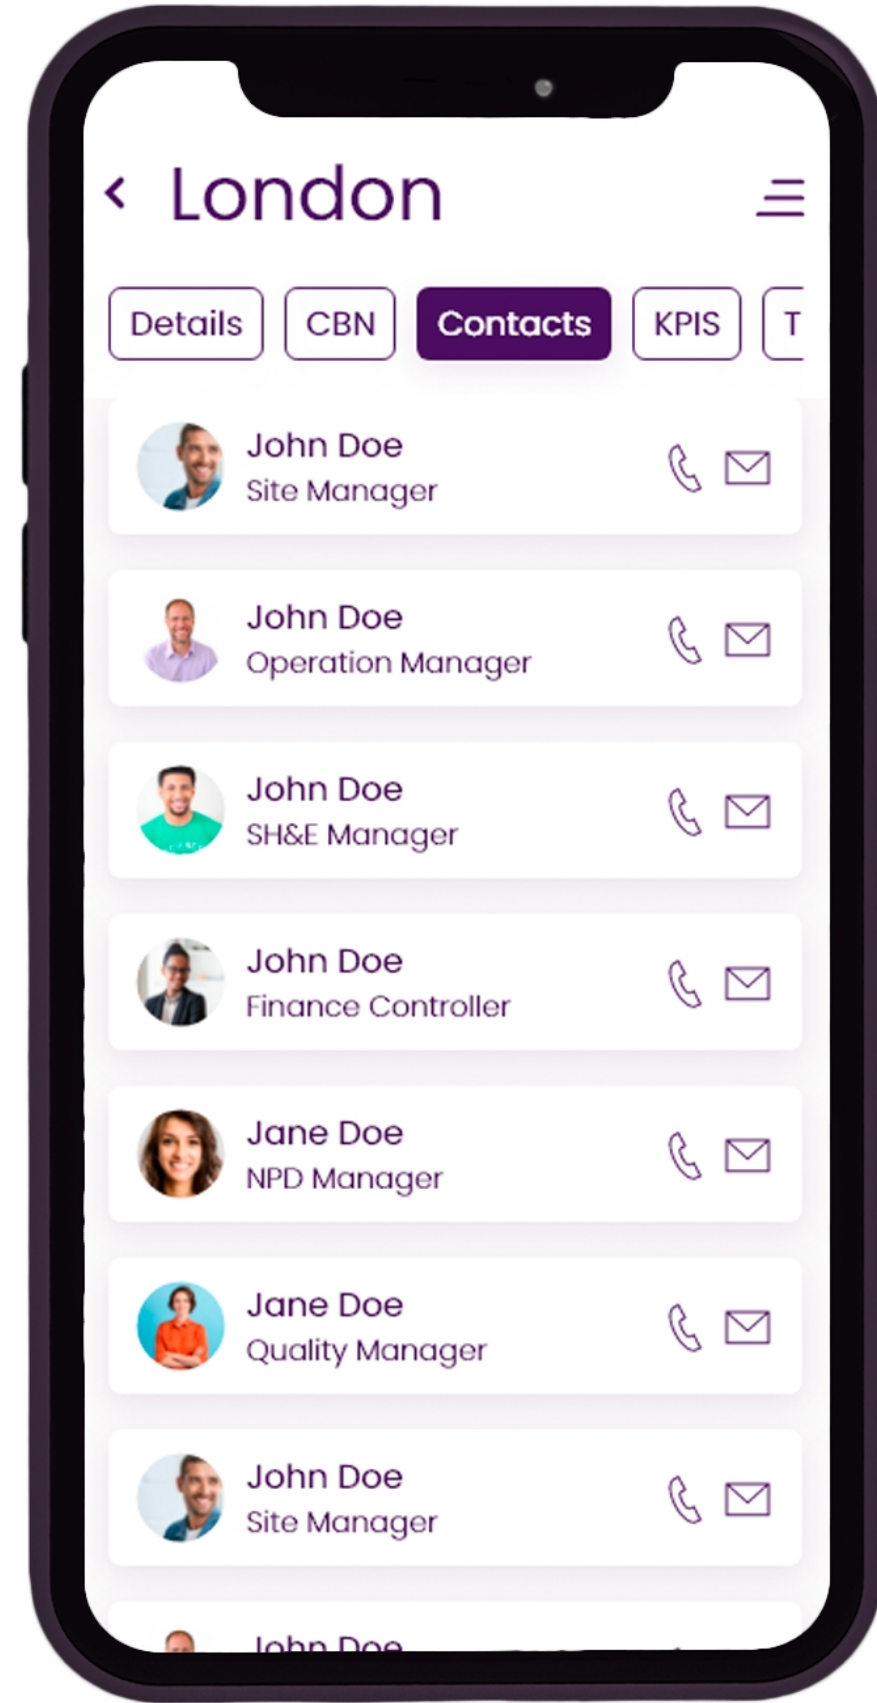

06 Site details

07 Brands

Key benefits

● **Distribute KPI data** of all sites to relevant stakeholders through an **easy to use mobile app**

- ✓ Visualize KPI progression over time and with regard to targets
- ✓ Benchmarking: show calculated rankings per site per KPI
- ✓ Categorize KPIs and sites in one or more dimensions

Optional additional
security features

03

Manufacturing

in your pocket

Contact details

Jasper Kums
Managing Partner
jasper@eenvoud.nl
+31 625 061 128

Eenvoud
Frederik Hendrikstraat 23-hs
1052 HJ Amsterdam

+31 206 880 051
www.eenvoud.nl