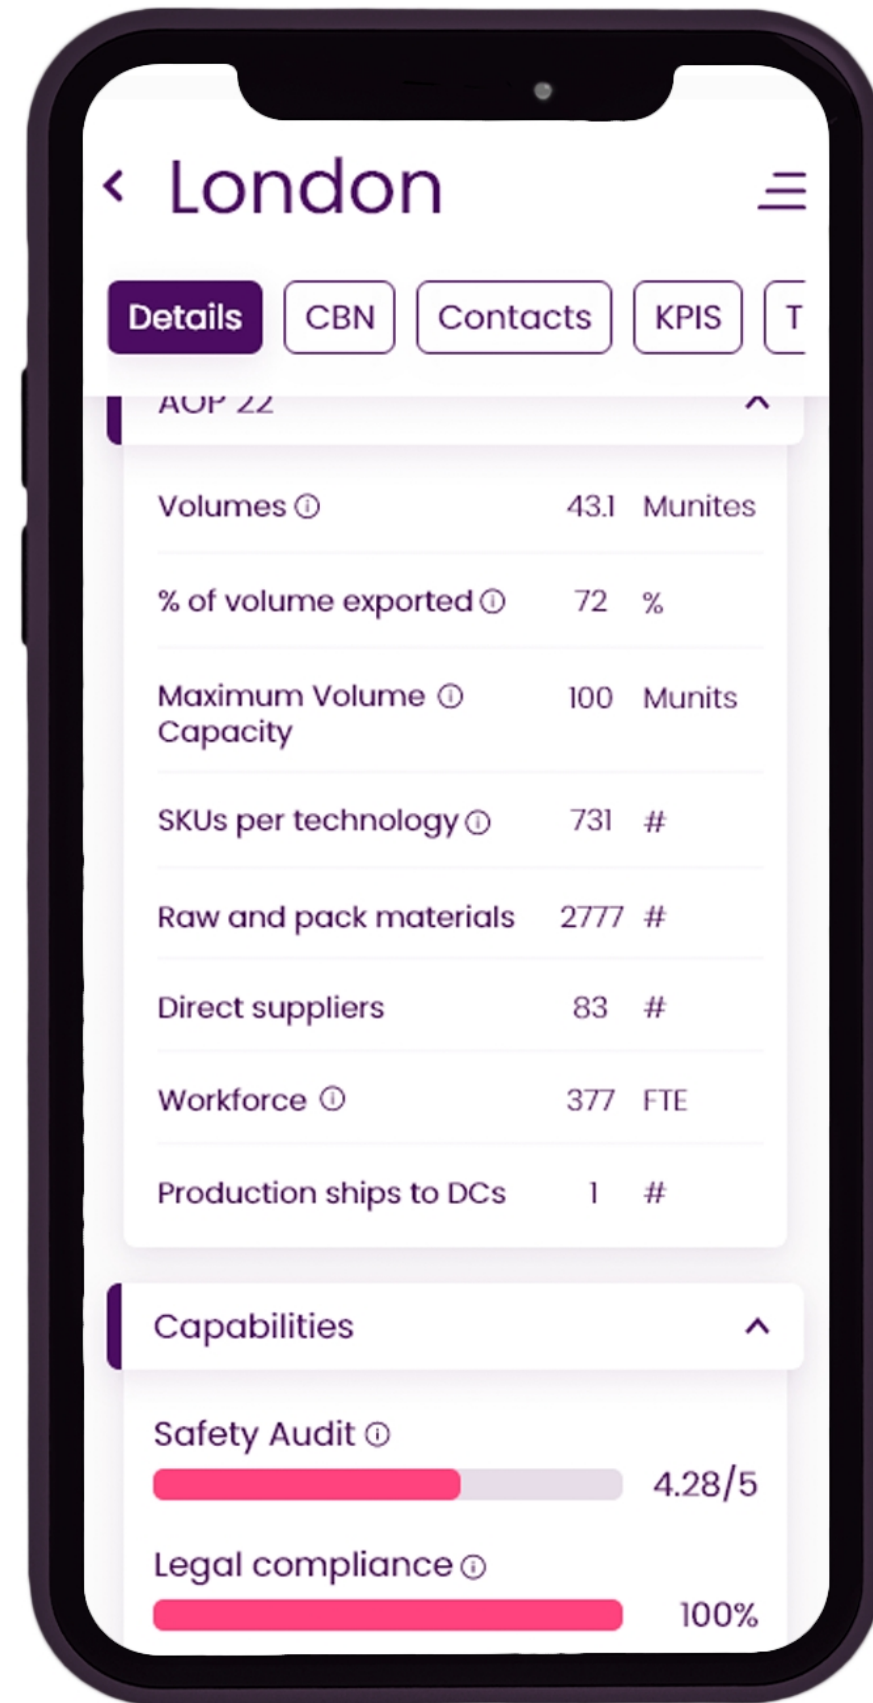

Manufacturing

in your pocket

Summary

01 Key benefits

02 Technical features

03 Start screens

04 World map

05 KPI metrics

06 Site details

07 Brands

Key benefits

● **Distribute KPI data** of all sites to relevant stakeholders through an **easy to use mobile app**

- ✓ Visualize KPI progression over time and with regard to targets
- ✓ Benchmarking: show calculated rankings per site per KPI
- ✓ Categorize KPIs and sites in one or more dimensions

● Show **relevant site meta data**

- ✓ Production and packaging lines
- ✓ Site capabilities
- ✓ Product details, productmix and distribution
- ✓ Safety audits, certifications
- ✓ Contact and travel information
- ✓ Key site characteristics, site history

Optional additional
security features

03

Manufacturing

in your pocket

Contact details

Jasper Kums
Managing Partner
jasper@eenvoud.nl
+31 625 061 128

Eenvoud
Frederik Hendrikstraat 23-hs
1052 HJ Amsterdam

+31 206 880 051
www.eenvoud.nl