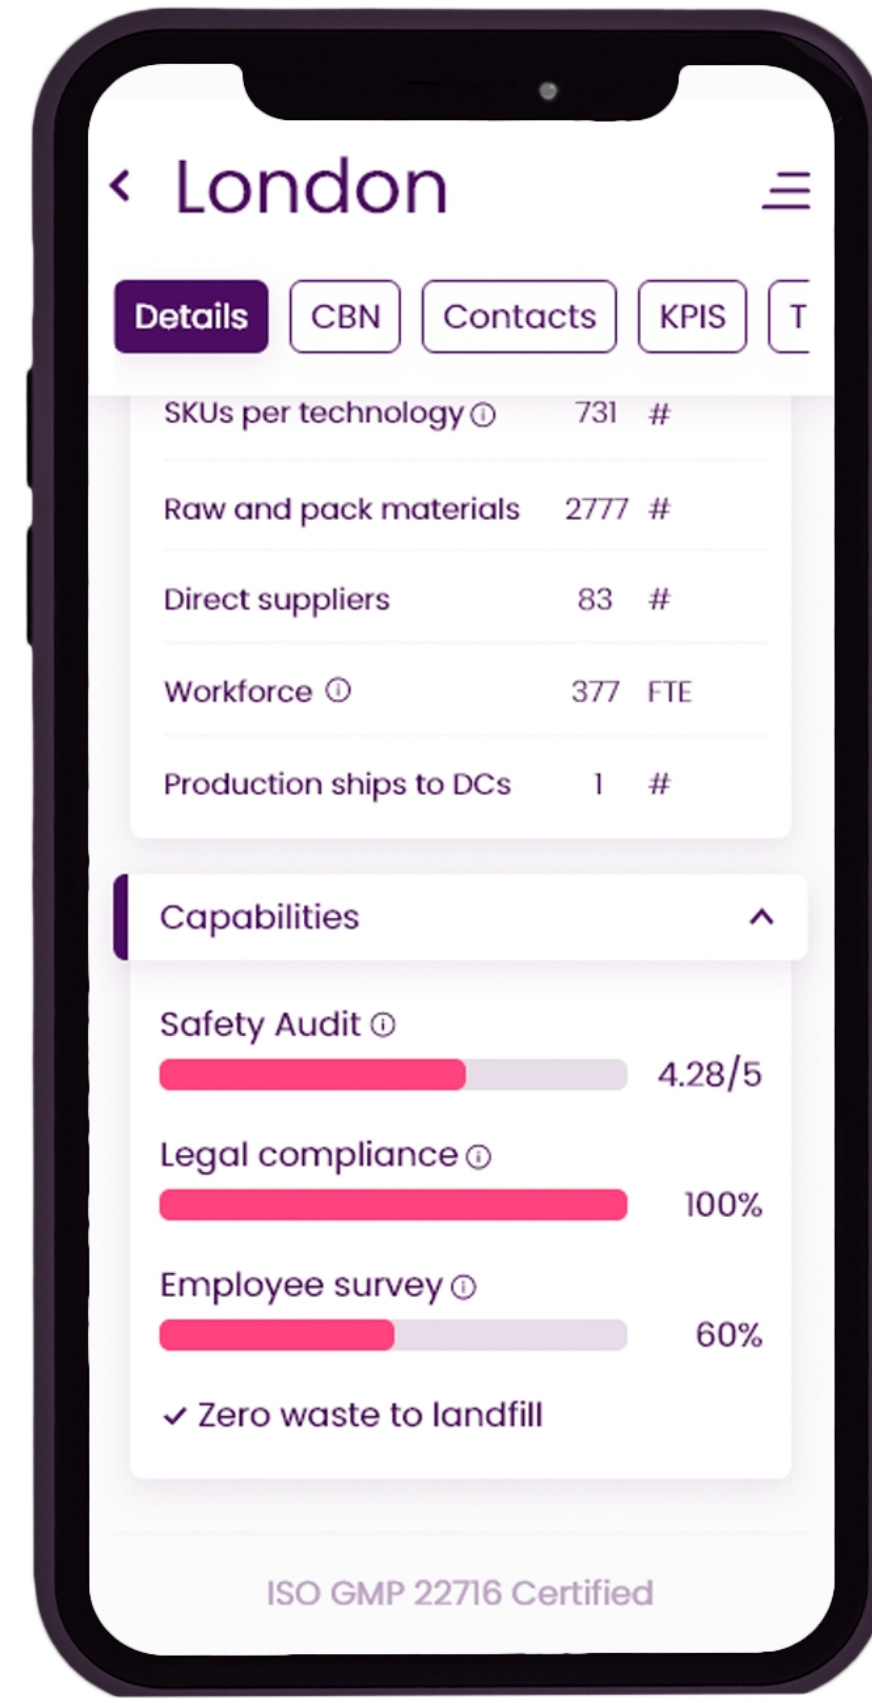

Manufacturing

in your pocket

Summary

01 Key benefits

02 Technical features

03 Start screens

04 World map

05 KPI metrics

06 Site details

07 Brands

Key benefits

● **Distribute KPI data** of all sites to relevant stakeholders through an **easy to use mobile app**

- ✓ Visualize KPI progression over time and with regard to targets
- ✓ Benchmarking: show calculated rankings per site per KPI
- ✓ Categorize KPIs and sites in one or more dimensions

● Show **relevant site meta data**

- ✓ Production and packaging lines
- ✓ Site capabilities
- ✓ Product details, productmix and distribution
- ✓ Safety audits, certifications
- ✓ Contact and travel information
- ✓ Key site characteristics, site history

Optional additional
security features

03

Manufacturing

in your pocket

Contact details

Jasper Kums
Managing Partner
jasper@eenvoud.nl
+31 625 061 128

Eenvoud
Frederik Hendrikstraat 23-hs
1052 HJ Amsterdam

+31 206 880 051
www.eenvoud.nl