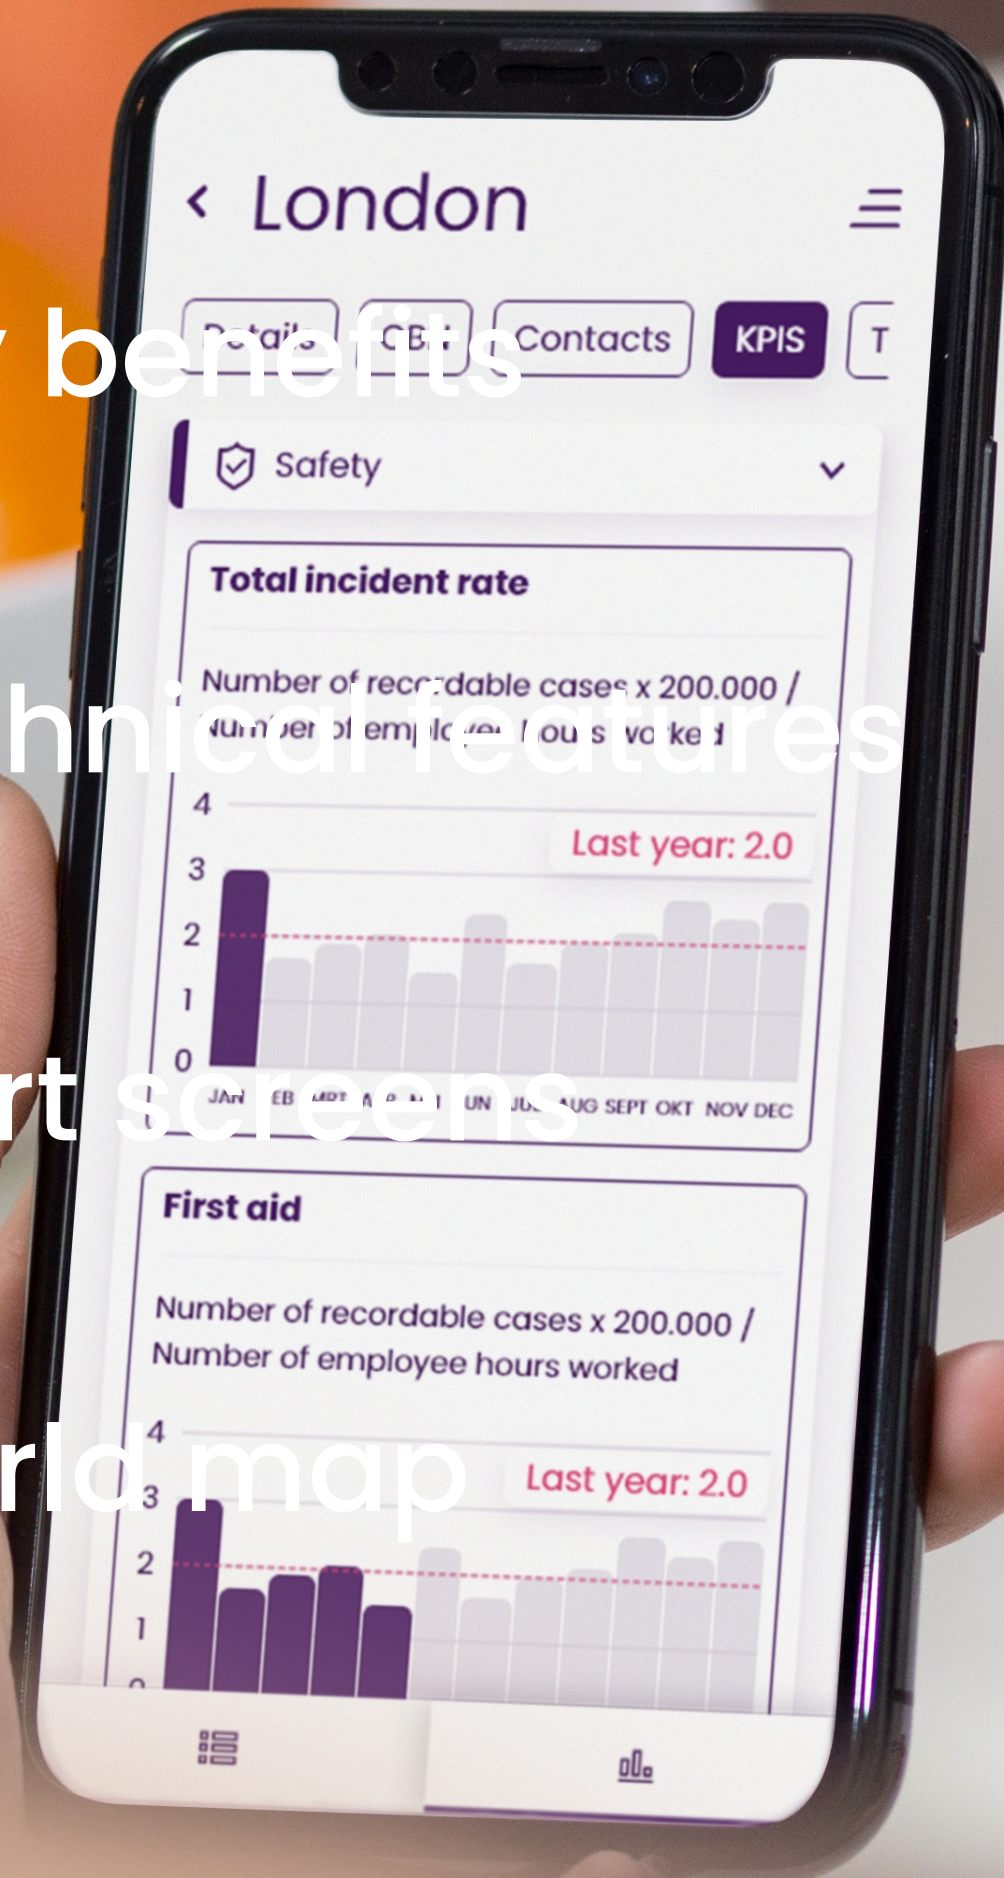

Manufacturing

in your pocket

Summary

01 Key benefits

02 Technical features

03 Start screens

04 World map

05 KPI metrics

06 Site details

07 Brands

Key benefits

● **Distribute KPI data** of all sites to relevant stakeholders through an **easy to use mobile app**

- ✓ Visualize KPI progression over time and with regard to targets
- ✓ Benchmarking: show calculated rankings per site per KPI
- ✓ Categorize KPIs and sites in one or more dimensions

● Show **relevant site meta data**

- ✓ Production and packaging lines
- ✓ Site capabilities
- ✓ Product details, productmix and distribution
- ✓ Safety audits, certifications
- ✓ Contact and travel information
- ✓ Key site characteristics, site history