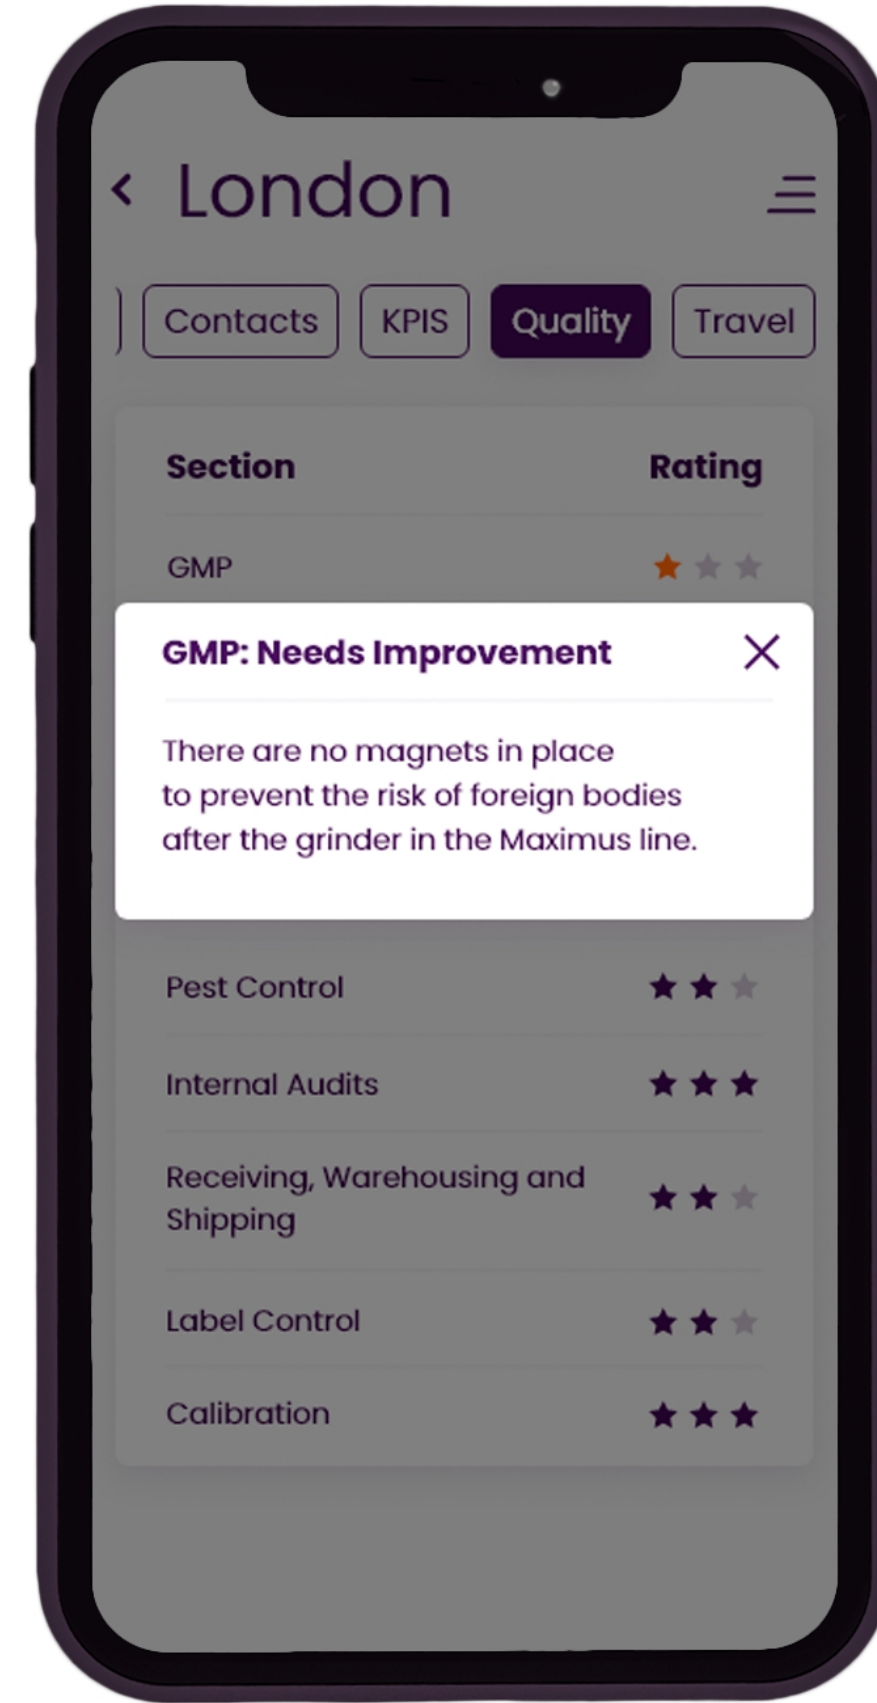

Manufacturing

in your pocket

Summary

01 Key benefits

02 Technical features

03 Start screens

04 World map

05 KPI metrics

06 Site details

07 Brands

Key benefits

● **Distribute KPI data** of all sites to relevant stakeholders through an **easy to use mobile app**

- ✓ Visualize KPI progression over time and with regard to targets
- ✓ Benchmarking: show calculated rankings per site per KPI
- ✓ Categorize KPIs and sites in one or more dimensions

● Show **relevant site meta data**

- ✓ Production and packaging lines
- ✓ Site capabilities
- ✓ Product details, productmix and distribution
- ✓ Safety audits, certifications
- ✓ Contact and travel information
- ✓ Key site characteristics, site history

Optional additional
security features

03

Manufacturing

in your pocket

Contact details

Jasper Kums
Managing Partner
jasper@eenvoud.nl
+31 625 061 128

Eenvoud
Frederik Hendrikstraat 23-hs
1052 HJ Amsterdam

+31 206 880 051
www.eenvoud.nl