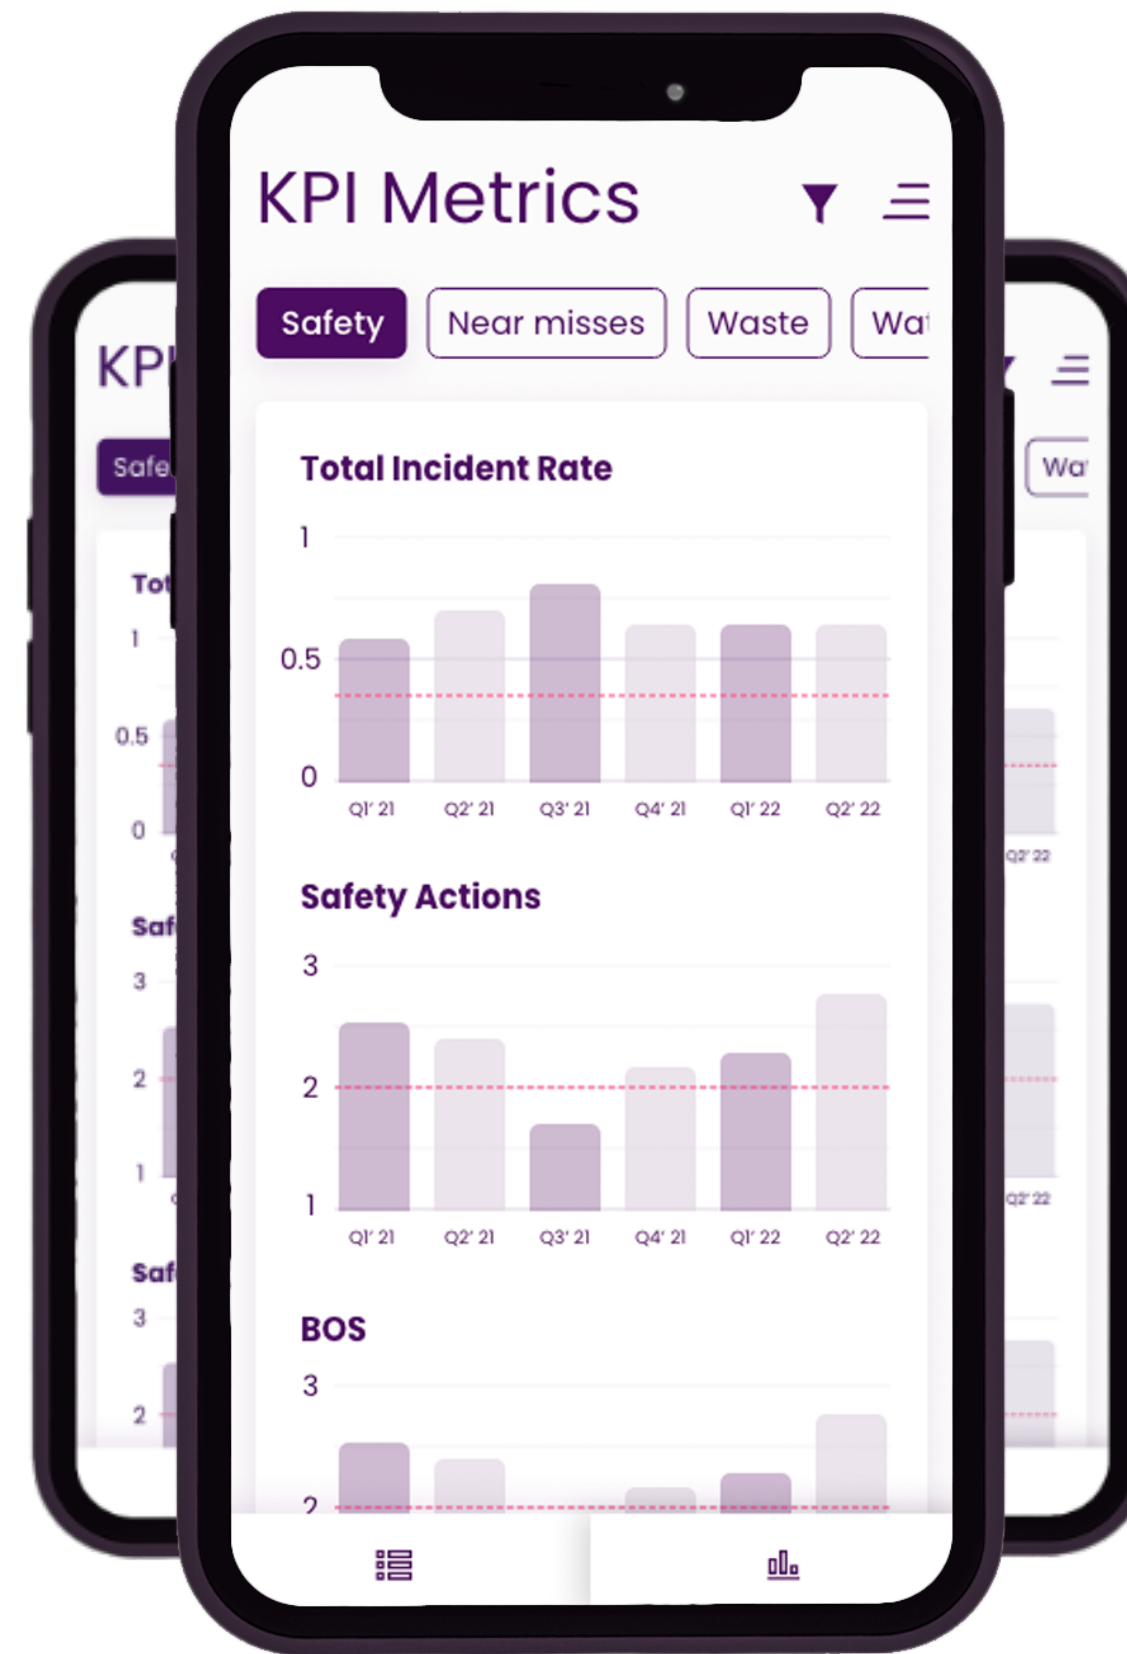

Manufacturing

in your pocket

Summary

01 Key benefits

02 Technical features

03 Start screens

04 World map

05 KPI metrics

06 Site details

07 Brands

Key benefits

● **Distribute KPI data** of all sites to relevant stakeholders through an **easy to use mobile app**

- ✓ Visualize KPI progression over time and with regard to targets
- ✓ Benchmarking: show calculated rankings per site per KPI
- ✓ Categorize KPIs and sites in one or more dimensions

● Show **relevant site meta data**

- ✓ Production and packaging lines
- ✓ Site capabilities
- ✓ Product details, productmix and distribution
- ✓ Safety audits, certifications
- ✓ Contact and travel information
- ✓ Key site characteristics, site history

02

Administrative & Technical **features**

Manually upload
monthly KPI Data

Integration with other **systems**
to automate data import

Possibility to have
Real-time information

Single Sign On
integration

Update meta data in
user friendly interface