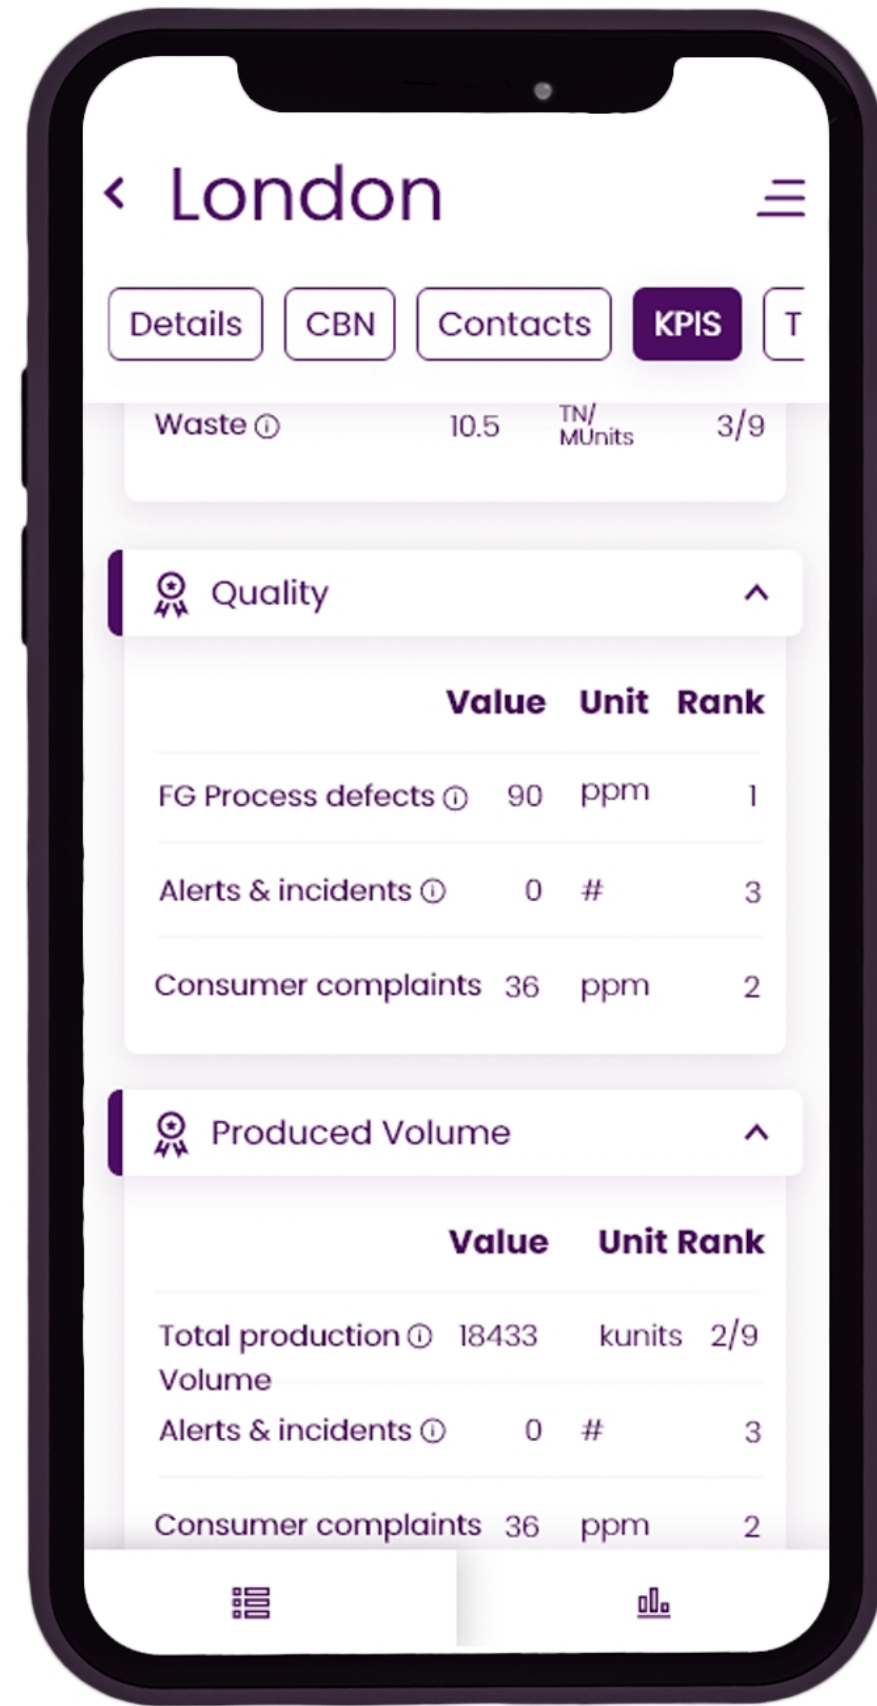

Manufacturing

in your pocket

Summary

01 Key benefits

02 Technical features

03 Start screens

04 World map

05 KPI metrics

06 Site details

07 Brands

Key benefits

● **Distribute KPI data** of all sites to relevant stakeholders through an **easy to use mobile app**

- ✓ Visualize KPI progression over time and with regard to targets
- ✓ Benchmarking: show calculated rankings per site per KPI
- ✓ Categorize KPIs and sites in one or more dimensions

● Show **relevant site meta data**

- ✓ Production and packaging lines
- ✓ Site capabilities
- ✓ Product details, productmix and distribution
- ✓ Safety audits, certifications
- ✓ Contact and travel information
- ✓ Key site characteristics, site history

Optional additional
security features

03

Manufacturing

in your pocket

Contact details

Jasper Kums
Managing Partner
jasper@eenvoud.nl
+31 625 061 128

Eenvoud
Frederik Hendrikstraat 23-hs
1052 HJ Amsterdam

+31 206 880 051
www.eenvoud.nl