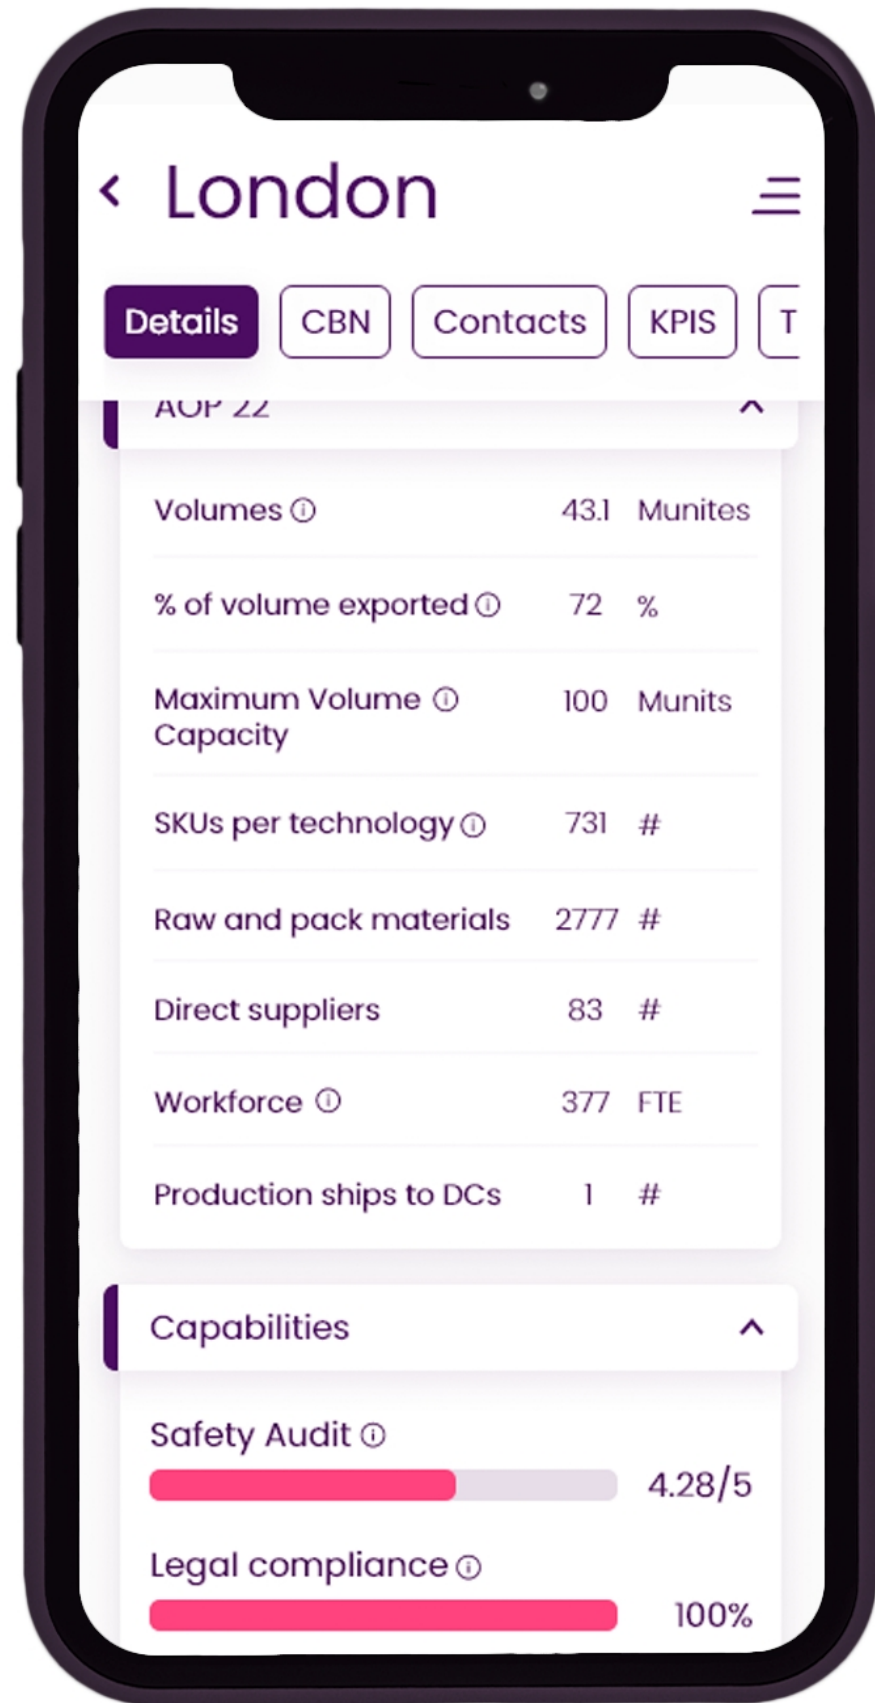

Manufacturing

in your pocket

Summary

01 Key benefits

02 Technical features

03 Start screens

04 World map

05 KPI metrics

06 Site details

07 Brands

Key benefits

● **Distribute KPI data** of all sites to relevant stakeholders through an **easy to use mobile app**

- ✓ Visualize KPI progression over time and with regard to targets
- ✓ Benchmarking: show calculated rankings per site per KPI
- ✓ Categorize KPIs and sites in one or more dimensions

● Show **relevant site meta data**

- ✓ Production and packaging lines
- ✓ Site capabilities
- ✓ Product details, productmix and distribution
- ✓ Safety audits, certifications
- ✓ Contact and travel information
- ✓ Key site characteristics, site history

Optional additional
security features

03

Manufacturing

in your pocket

Contact details

Jasper Kums
Managing Partner
jasper@eenvoud.nl
+31 625 061 128

Eenvoud
Frederik Hendrikstraat 23-hs
1052 HJ Amsterdam

+31 206 880 051
www.eenvoud.nl