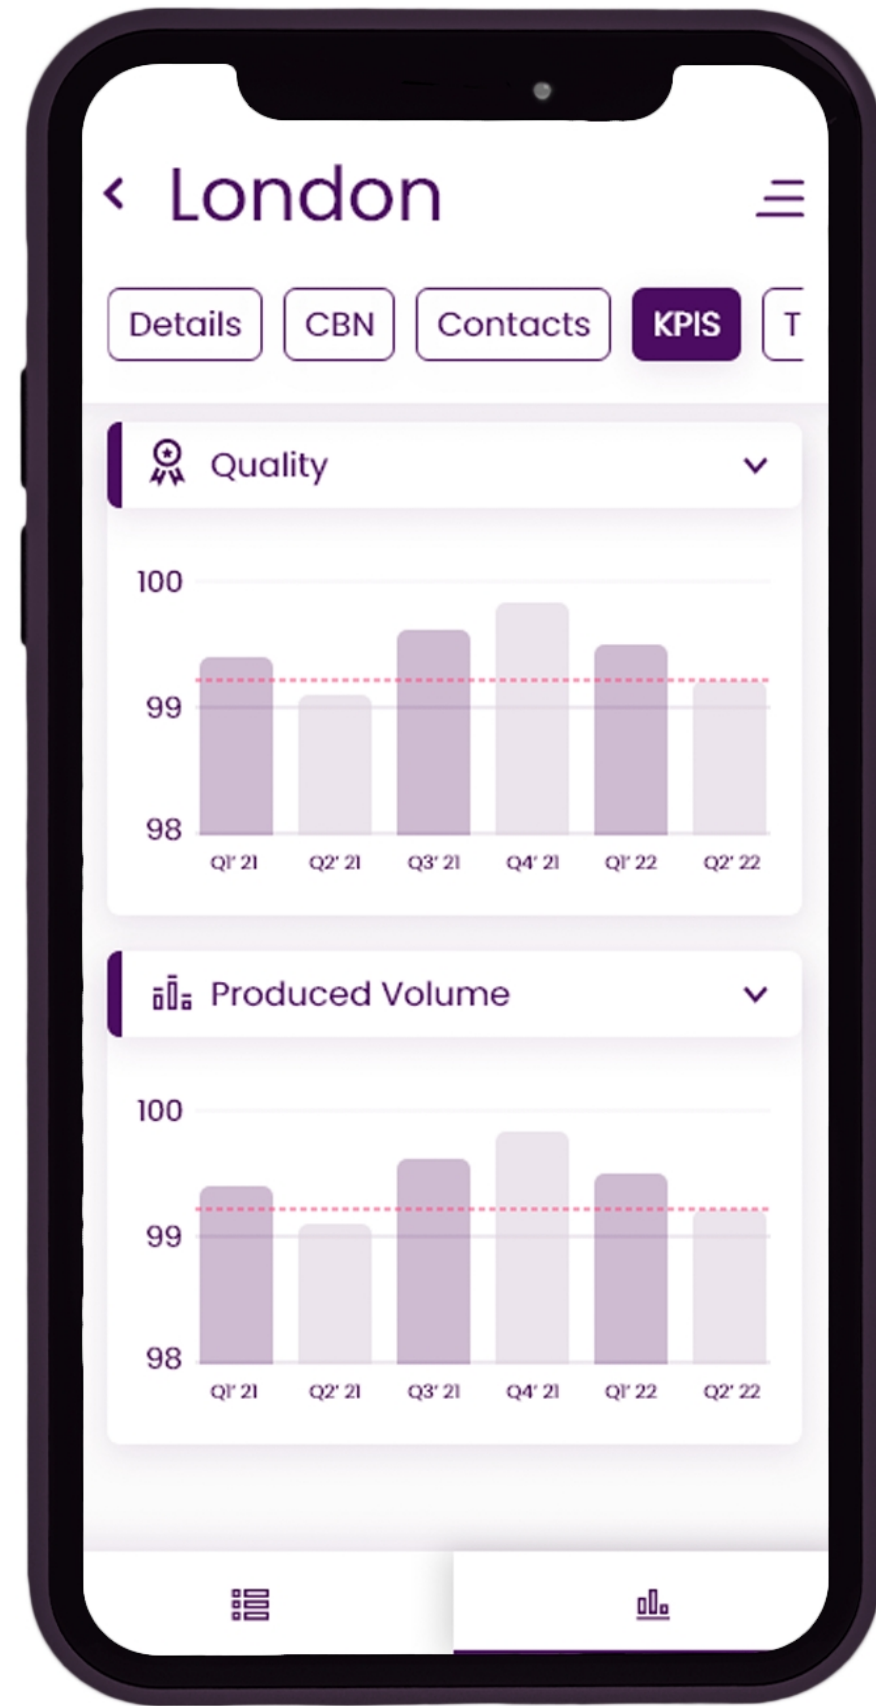

Manufacturing

in your pocket

Summary

01 Key benefits

02 Technical features

03 Start screens

04 World map

05 KPI metrics

06 Site details

07 Brands

Key benefits

● **Distribute KPI data** of all sites to relevant stakeholders through an **easy to use mobile app**

- ✓ Visualize KPI progression over time and with regard to targets
- ✓ Benchmarking: show calculated rankings per site per KPI
- ✓ Categorize KPIs and sites in one or more dimensions

● Show **relevant site meta data**

- ✓ Production and packaging lines
- ✓ Site capabilities
- ✓ Product details, productmix and distribution
- ✓ Safety audits, certifications
- ✓ Contact and travel information
- ✓ Key site characteristics, site history

Optional additional
security features

03

Manufacturing

in your pocket

Contact details

Jasper Kums
Managing Partner
jasper@eenvoud.nl
+31 625 061 128

Eenvoud
Frederik Hendrikstraat 23-hs
1052 HJ Amsterdam

+31 206 880 051
www.eenvoud.nl