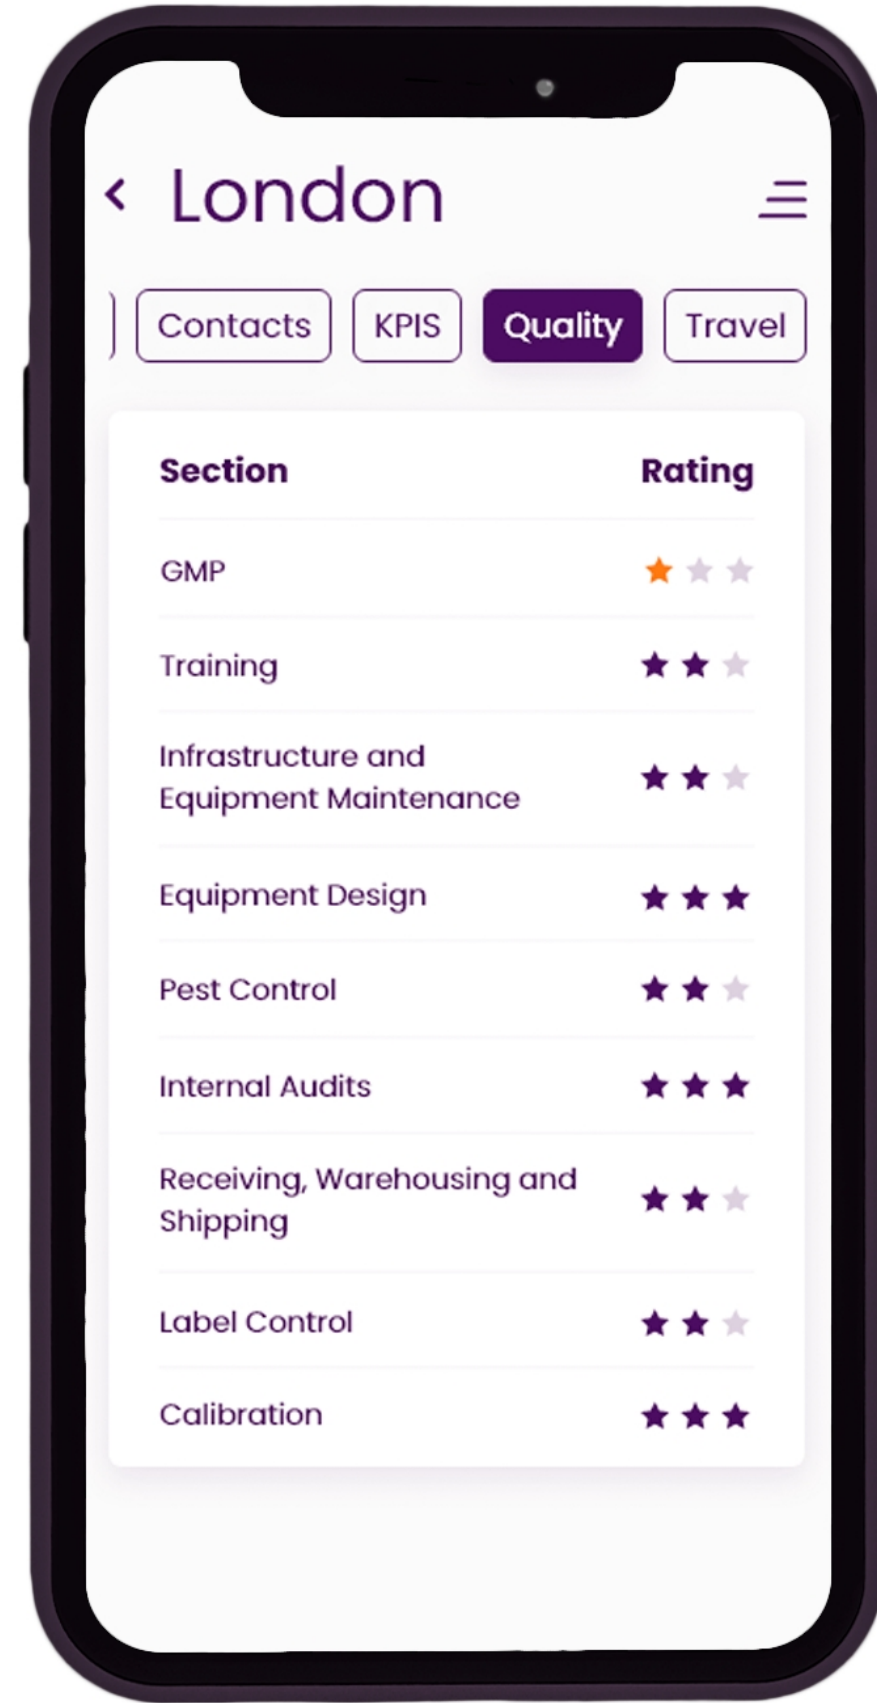

Manufacturing

in your pocket

Summary

01 Key benefits

02 Technical features

03 Start screens

04 World map

05 KPI metrics

06 Site details

07 Brands

Key benefits

● **Distribute KPI data** of all sites to relevant stakeholders through an **easy to use mobile app**

- ✓ Visualize KPI progression over time and with regard to targets
- ✓ Benchmarking: show calculated rankings per site per KPI
- ✓ Categorize KPIs and sites in one or more dimensions

● Show **relevant site meta data**

- ✓ Production and packaging lines
- ✓ Site capabilities
- ✓ Product details, productmix and distribution
- ✓ Safety audits, certifications
- ✓ Contact and travel information
- ✓ Key site characteristics, site history

Optional additional
security features

03

Manufacturing

in your pocket

Contact details

Jasper Kums
Managing Partner
jasper@eenvoud.nl
+31 625 061 128

Eenvoud
Frederik Hendrikstraat 23-hs
1052 HJ Amsterdam

+31 206 880 051
www.eenvoud.nl